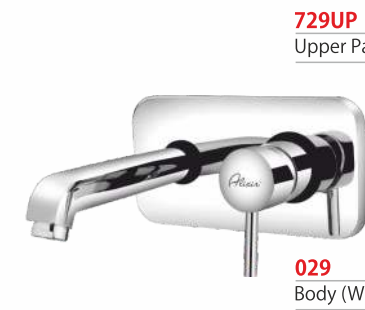

729UP
Upper Part

029
Body (WM)

729
Single Lever Sink Mixer
Wall Mounted