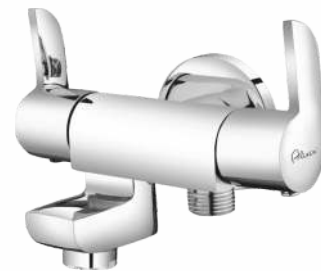

232
Bath Tub Spout With Wall Flange

233
Bath Tub Spout With Button Attachment for Telephonic Shower

229UP
Upper Part

029
Body (WM)

230UP
H.F Upper Part

030
H.F Body

RODIUM FAUCET Collection

(20mm Cartridge)

303
Angular Stop Cock With Flange

304
Bib Cock Long Body With Wall Flange

328
Single Lever Basin Mixer Extension Body

329
Single Lever Sink Mixer Wall Mounted

330
Single Lever Highflow Diverter

331
Single Lever Medium Flow Diverter

305
Sink Cock With Reg. Swinging Spout (T/M)

306
Sink Cock With Reg. Swinging Spout (W/M)

308
2 Way Bib Cock With Wall Flange

310
Concealed Stop Cock With Flange

332
Bath Tub Spout With Wall Flange

333
Bath Tub Spout With Button Attachment for Telephonic Shower